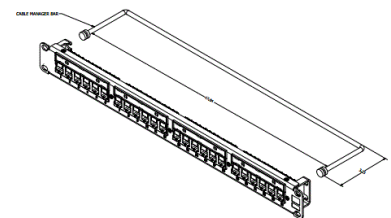

Listings

TIA-568-C.2 Category 6A component
ISO/IEC 11801/60603-7-41 6A component
Third Party tested for TIA 568-C.2 requirements. Component/link/channel Category 6A and ISO/IEC 11801 Class EA
Mechanical: Verified to TIA-568-C.2
UL Listed 1863, UL 94 V-0 Flammability Rating ISO9001-2008 manufacturing process

Specifications

Nose Contact Material	Beryllium copper with precious metal plating with nickel under-plating
Rear IDC Contact	Phosphor bronze with 100 micro-inch lead free tin over nickel plating
Panel Material	14 gauge steel rolled-edge construction
Dimensions (W x H) Inch (mm)	19 (483) x 1.75 (45)
CEA-310-E	Dimensions and mounting holes per CEA-310-E

Performance

Electrical

4.5dB NEXT margin over TIA 568-C.2 component at 500MHz
1.5dB NEXT margin over ISO/IEC 11801 6A component requirements at 500MHz

Designed and tested for 1.5A of continuous current per pair
Enhanced common mode design eliminates residual and reflected NEXT and ANEXT

General Information

Manufacturing: 100% factory tested
Universal wiring (T568A or T568B)
Integrated labeling and icon slots for 606-B compliance

Mechanical

Mating Cycle: 2000+ with FCC 8-position plug

Applications

IEEE 802.3an 10GBASE-T
IEEE 802.3bt 4PPoE Power over Ethernet
Suitable for links 2-90M
IEEE 802.11ac and IEEE 802.11ax WAP deployments
Backwards compatible with Category 5E and 6 hardware and applications

HUBBELL

Accessories

Category 6A Component Jack	HJ6AB
Category 6A Patch Cord	HC6AB03
Category 6A Panel Replacement Adaptor	HP6AM6
Category 6A UTP Cable	C6ASRB

Online Resources

Customer Use Drawing
eCatalog