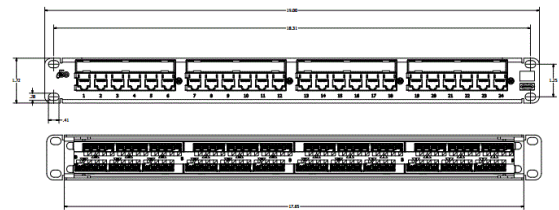

Listings

TIA-568-C.2 Category 6A component
ISO/IEC 11801/60603-7-41 6A component
Third Party tested for TIA 568-C.2 requirements. Component/link/channel Category 6A and ISO/IEC 11801 Class EA
Mechanical: Verified to TIA-568-C.2
UL Listed 1863, UL 94 V-0 Flammability Rating ISO9001-2008 manufacturing process

Specifications

Nose Contact Material	Beryllium copper with precious metal plating with nickel under-plating
Rear IDC Contact	Phosphor bronze with 100 micro-inch lead free tin over nickel plating
Panel Material	14 gauge steel rolled-edge construction
Dimensions (W x H) Inch (mm)	19 (483) x 1.75 (45)
CEA-310-E	Dimensions and mounting holes per CEA-310-E

Performance

Electrical

4.5dB NEXT margin over TIA 568-C.2 component at 500MHz
1.5dB NEXT margin over ISO/IEC 11801 6A component requirements at 500MHz

Designed and tested for 1.5A of continuous current per pair
Enhanced common mode design eliminates residual and reflected NEXT and ANEXT

General Information

Manufacturing: 100% factory tested
Universal wiring (T568A or T568B)
Integrated labeling and icon slots for 606-B compliance

Mechanical

Mating Cycle: 2000+ with FCC 8-position plug

Applications

IEEE 802.3an 10GBASE-T
IEEE 802.3bt 4PPoE Power over Ethernet
Suitable for links 2-90M
IEEE 802.11ac and IEEE 802.11ax WAP deployments
Backwards compatible with Category 5E and 6 hardware and applications

HUBBELL

Accessories

Category 6A Component Jack	HJ6AB
Category 6A Patch Cord	HC6AB03
Category 6A Panel Replacement Adaptor	HP6AM6
Category 6A UTP Cable	C6ASRB

Online Resources

Customer Use Drawing
eCatalog